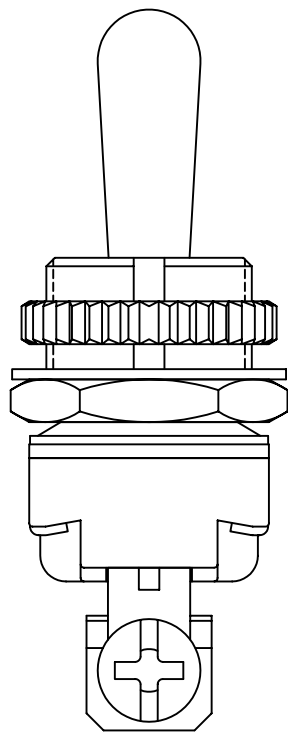

Rating	6A 120V,3A 240V AC		
Contact R	50m ohm Max.		
Insulation R	DC 500V 100M ohm Min.		
Dielectric Strength	AC 1500V 1 minute		
Circuit	2P SPST ON-OFF		

- 1 KNURL NUT ASSY
- 1 ON/OFF FACE PLATE ASSY
- 1 HEX NUT ASSY

Unit	mm (inch)	DEL CITY P/N	73030	REV.	1	
------	--------------	--------------	-------	------	---	--