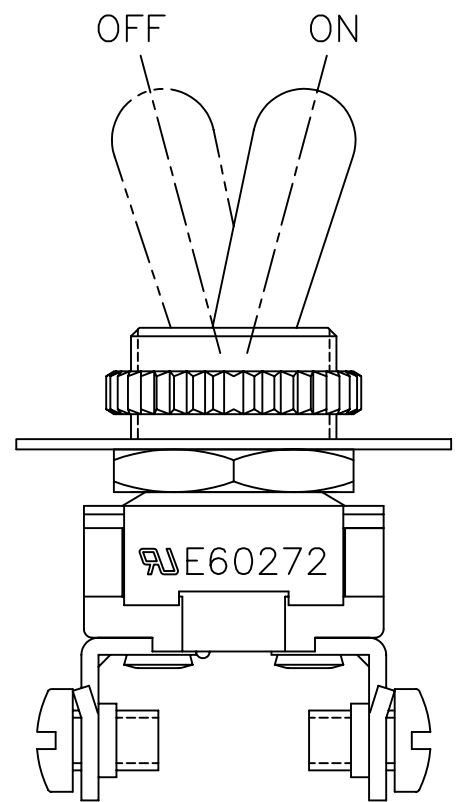

Rating	6A 120V,3A 240V AC		
Contact R	50m ohm Max.		
Insulation R	DC 500V 100M ohm Min.		
Dielectric Strength	AC 1500V 1 minute		
Circuit	2P SPST ON-OFF		

- 1 KNURL NUT ASSY
- 1 ON/OFF FACE PLATE ASSY
- 1 HEX NUT ASSY

Unit	mm (inch)	DEL CITY P/N	73030	REV.	1	
------	--------------	--------------	-------	------	---	--