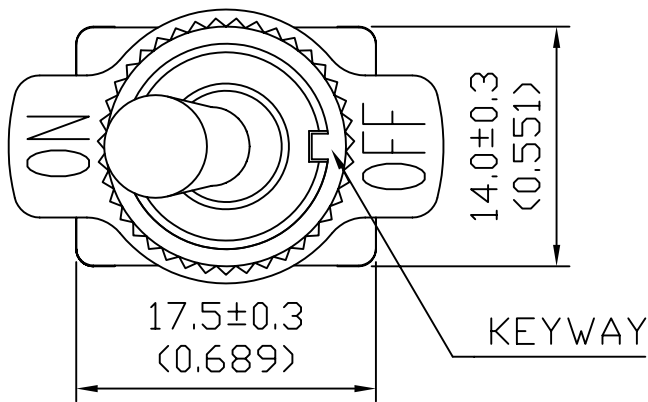

Rating	6A 120V,3A 240V AC		
Contact R	50m ohm Max.		
Insulation R	DC 500V 100M ohm Min.		
Dielectric Strength	AC 1500V 1 minute		
Circuit	2P SPST ON-OFF		

- 1 KNURL NUT ASSY
- 1 ON/OFF FACE PLATE ASSY
- 1 HEX NUT ASSY

Unit	mm (inch)	DEL CITY P/N	73030	REV.	1	
------	--------------	--------------	-------	------	---	--