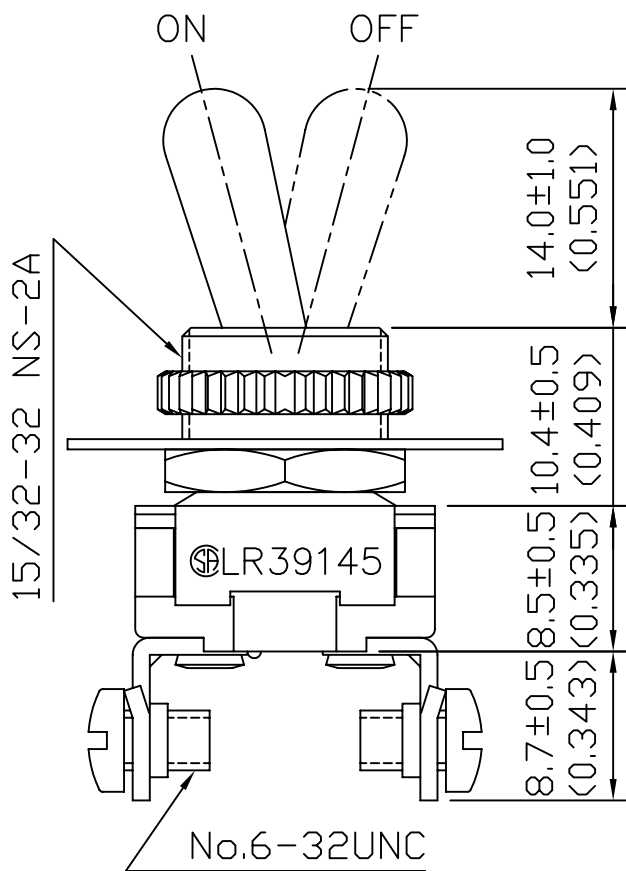

Rating	6A 120V,3A 240V AC		
Contact R	50m ohm Max.		
Insulation R	DC 500V 100M ohm Min.		
Dielectric Strength	AC 1500V 1 minute		
Circuit	2P SPST ON-OFF		

- 1 KNURL NUT ASSY
- 1 ON/OFF FACE PLATE ASSY
- 1 HEX NUT ASSY

Unit	mm (inch)	DEL CITY P/N	73030	REV.	1	
------	--------------	--------------	-------	------	---	--