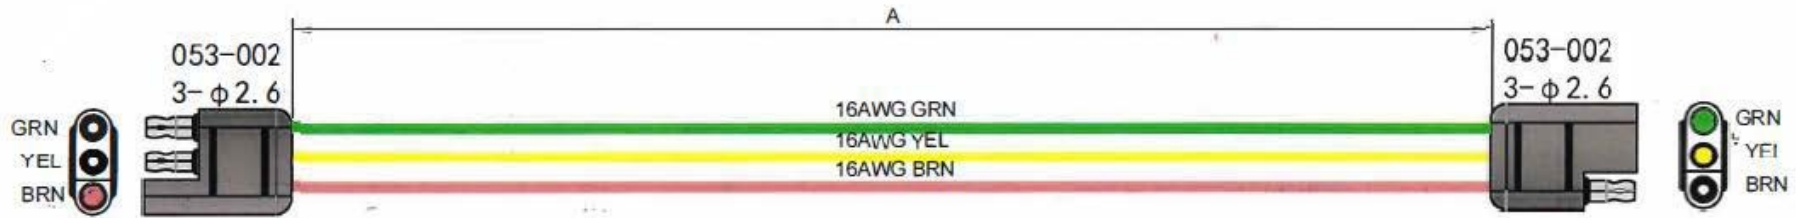

Page No	Part No	Description	A
	94315	3-Way Flat SAE Molded Connector, 12" Male/Female Loop, SAE Replacement for item 74315 and 84315	12"±1(350)
	84325	3-Way Flat SAE Molded Connector, 60" Male/Female Loop, Replacement for item 74325	60"±1(1580)
	84365	3-Way Flat SAE Molded Connector, 48" Male/Female Loop, Replacement for item 74365	48"±1(1260)

WIRE RANGE	16 GAUGE STANDARD-19/29
WIRE	COPPER
WIRE INSUL	PVC
WIRE TEMP	-34°C - 90°C
HOUSING	BLACK PVC
TERMINAL	TIN PLATED COPPER
NOT TO SCALE	