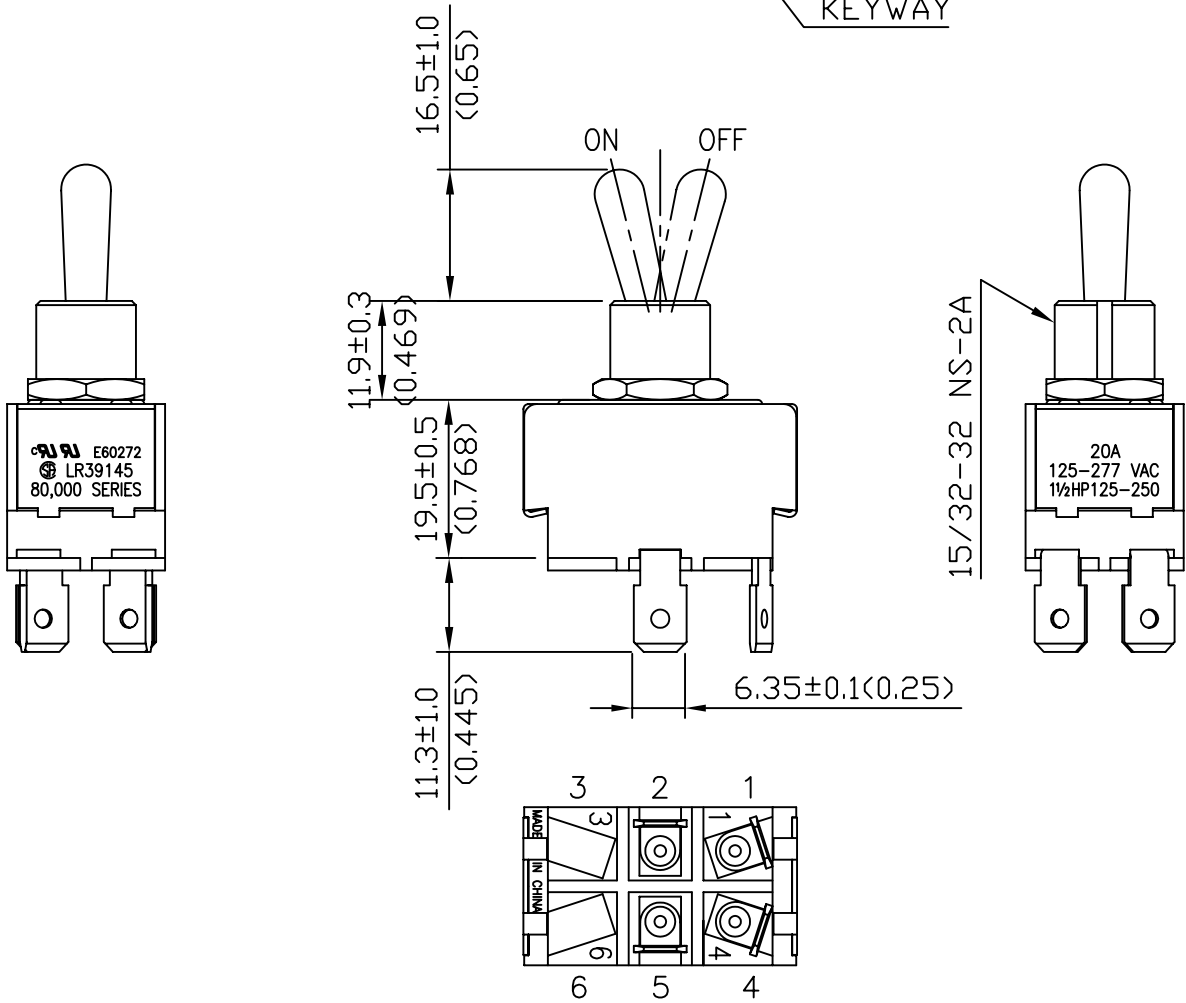

Rating	20A 125-277VAC 1½HP 125-250VAC		
Contact R	50m ohm Max.		
Insulation R	DC 500V 100M ohm Min.		
Dielectric Strength	AC 1500V 1 minute		
Circuit	4P DPST ON-OFF		
Operation Force	2000g±400g		

HEX NUT ASSY

KNURL NUT IN BULK

KEYWAY

Unit

mm
(inch)

DELCITY P/N 7300001

REV.

1