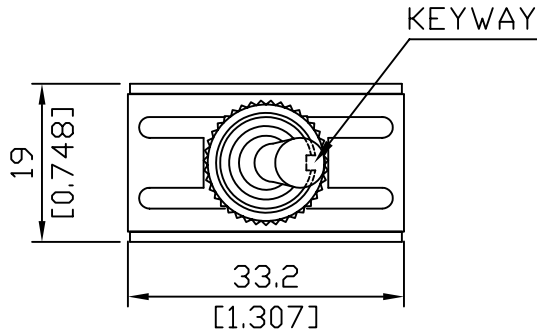

Rating	10A 277VAC, 20A 125VAC 1½HP 125-250VAC		
Contact R	50m ohm Max.		
Insulation R	DC 500V 100M ohm Min.		
Dielectric Strength	AC 1500V 1 minute		
Circuit	4P DPST (ON)-OFF		
Operation Force	1200g±400g		

- 1 HEX NUT ASSY
- 1 KNURL NUT ASSY

Unit	mm (inch)	DEL CITY P/N	7300020	REV.	1	
-------------	-----------	---------------------	---------	-------------	---	--