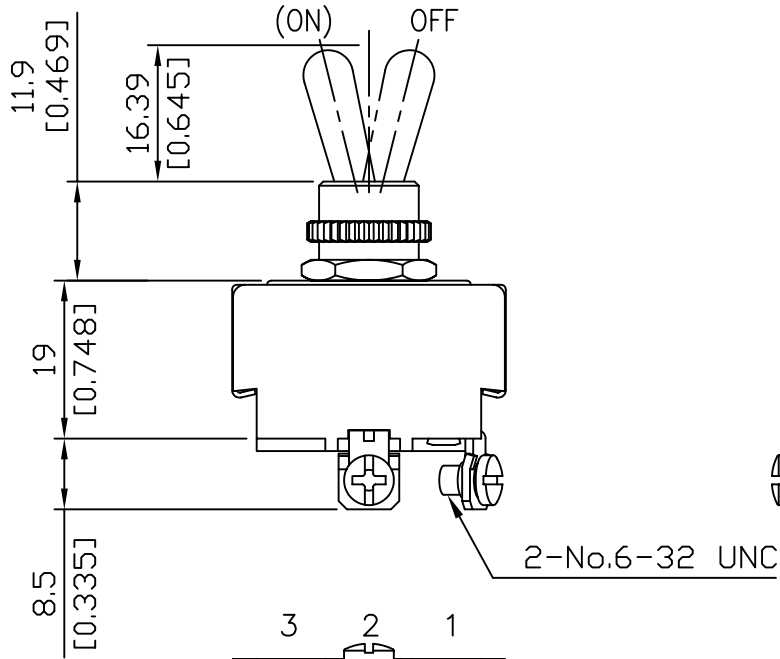

Rating	10A 277VAC, 20A 125VAC 1½HP 125-250VAC		
Contact R	50m ohm Max.		
Insulation R	DC 500V 100M ohm Min.		
Dielectric Strength	AC 1500V 1 minute		
Circuit	4P DPST (ON)-OFF		
Operation Force	1200g±400g		

- 1 HEX NUT ASSY
- 1 KNURL NUT ASSY

Unit	mm (inch)	DEL CITY P/N	7300020	REV.	1	
-------------	-----------	---------------------	---------	-------------	---	--