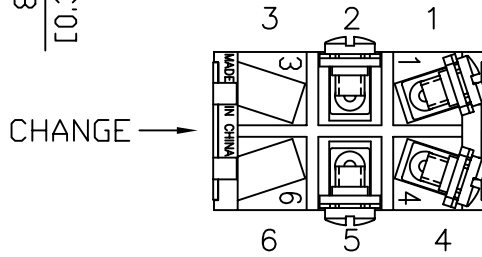

Rating	10A 277VAC, 20A 125VAC 1½HP 125-250VAC		
Contact R	50m ohm Max.		
Insulation R	DC 500V 100M ohm Min.		
Dielectric Strength	AC 1500V 1 minute		
Circuit	4P DPST (ON)-OFF		
Operation Force	1200g±400g		

- 1 HEX NUT ASSY
- 1 KNURL NUT ASSY

Unit	mm (inch)	DEL CITY P/N	7300020	REV.	1	
-------------	-----------	---------------------	---------	-------------	---	--