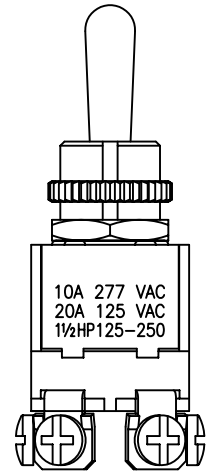

Rating	10A 277VAC, 20A 125VAC 1½HP 125-250VAC		
Contact R	50m ohm Max.		
Insulation R	DC 500V 100M ohm Min.		
Dielectric Strength	AC 1500V 1 minute		
Circuit	4P DPST (ON)-OFF		
Operation Force	1200g±400g		

- 1 HEX NUT ASSY
- 1 KNURL NUT ASSY

Unit	mm (inch)	DEL CITY P/N	7300020	REV.	1	
-------------	-----------	---------------------	---------	-------------	---	--