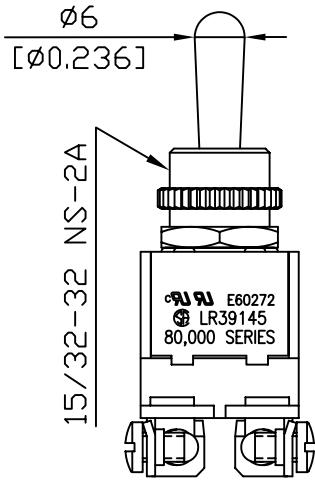

Rating	10A 277VAC, 20A 125VAC 1½HP 125-250VAC		
Contact R	50m ohm Max.		
Insulation R	DC 500V 100M ohm Min.		
Dielectric Strength	AC 1500V 1 minute		
Circuit	4P DPST (ON)-OFF		
Operation Force	1200g±400g		

- 1 HEX NUT ASSY
- 1 KNURL NUT ASSY

Unit	mm (inch)	DEL CITY P/N	7300020	REV.	1	
-------------	-----------	---------------------	---------	-------------	---	--