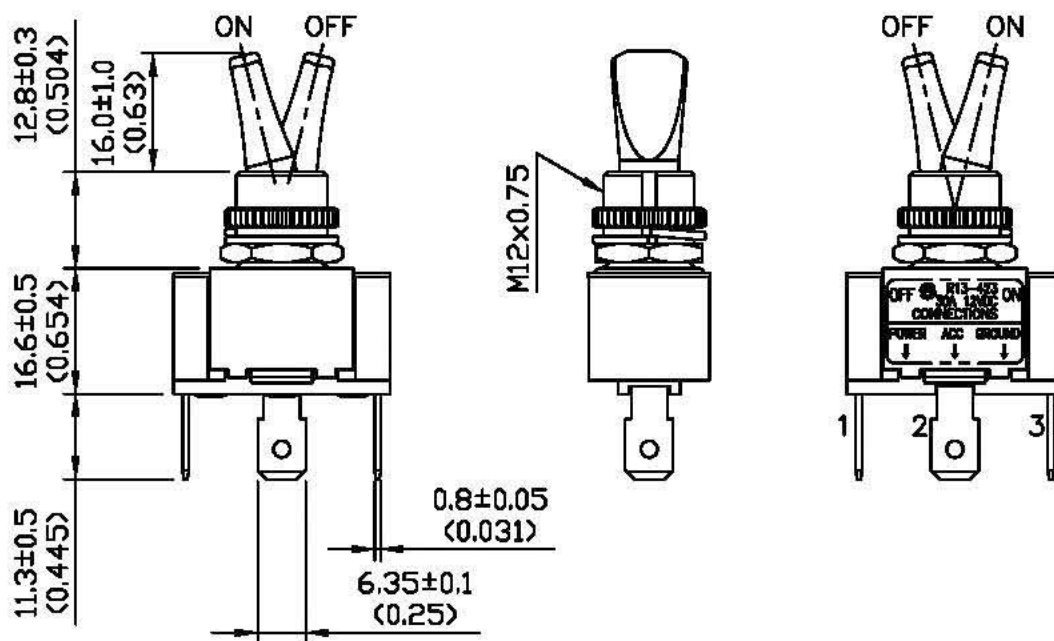

Rating	30A 12VDC		
Contact R	50m ohm Max.		
Insulation R	DC 500V 100M ohm Min.		
Dielectric Strength	AC 1500V 1 minute		
Circuit	3P SPST ON-OFF (LED)		

Material:
Housing: Phenol Formaldehyde, Black
Toggle Cover: PA#66, Black
LED: Red

01/11/07										△
Date	Name	Descriptions								△
Drawing	Check	Approval	DEL CITY P/N	73050						NO
01/11/07	01/12/07	01/12/07	Unit	mm						