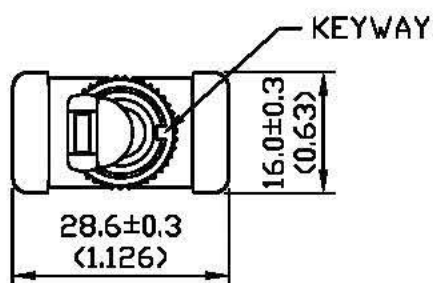

Rating	30A 12VDC		
Contact R	50m ohm Max.		
Insulation R	DC 500V 100M ohm Min.		
Dielectric Strength	AC 1500V 1 minute		
Circuit	3P SPST ON-OFF (LED)		

Material:
Housing: Phenol Formaldehyde, Black
Toggle Cover: PA#66, Black
LED: Red

01/11/07										△
Date	Name	Descriptions								△
Drawing	Check	Approval	DEL CITY P/N	73050						NO
01/11/07	01/12/07	01/12/07	Unit	mm						