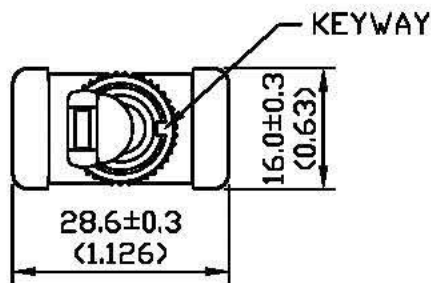

Rating	30A 12VDC		
Contact R	50m ohm Max.		
Insulation R	DC 500V 100M ohm Min.		
Dielectric Strength	AC 1500V 1 minute		
Circuit	3P SPST ON-OFF (LED)		

Material:
Housing: Phenol Formaldehyde, Black
Toggle Cover: PA#66, Black
LED: Green

01/11/07									△
Date	Name	Descriptions							△
Drawing	Check	Approval	DEL CITY P/N	73055					NO
01/11/07	01/12/07	01/12/07	Unit	mm/(inch)					