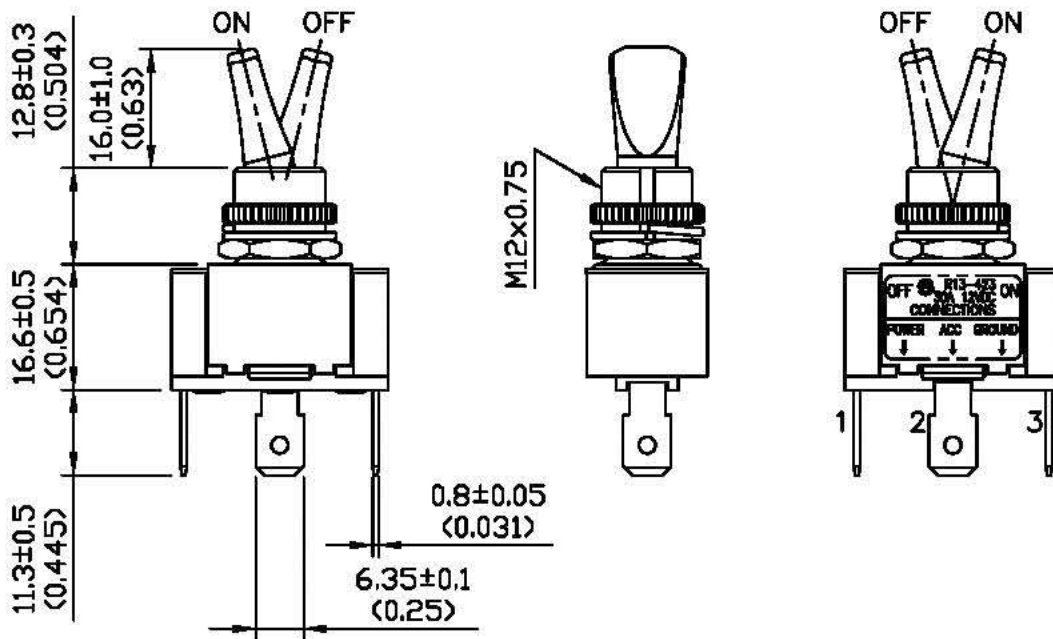

Rating	30A 12VDC		
Contact R	50m ohm Max.		
Insulation R	DC 500V 100M ohm Min.		
Dielectric Strength	AC 1500V 1 minute		
Circuit	3P SPST ON-OFF (LED)		

Material:
Housing: Phenol Formaldehyde, Black
Toggle Cover: PA#66, Black
LED: Green

01/11/07									△
Date	Name	Descriptions							△
Drawing	Check	Approval	DEL CITY P/N	73055					NO
01/11/07	01/12/07	01/12/07	Unit	mm/(inch)					