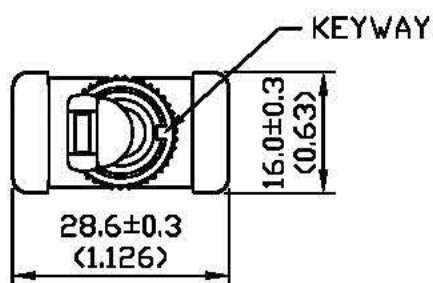

Rating	30A 12VDC		
Contact R	50m ohm Max.		
Insulation R	DC 500V 100M ohm Min.		
Dielectric Strength	AC 1500V 1 minute		
Circuit	3P SPST ON-OFF (LED)		

Material:
Housing: Phenol Formaldehyde, Black
Toggle Cover: PA#66, Black
LED: Blue

01/11/07									△
Date	Name	Descriptions							△
Drawing	Check	Approval	DEL CITY P/N	73055					NO
01/11/07	01/12/07	01/12/07	Unit	mm/(inch)					