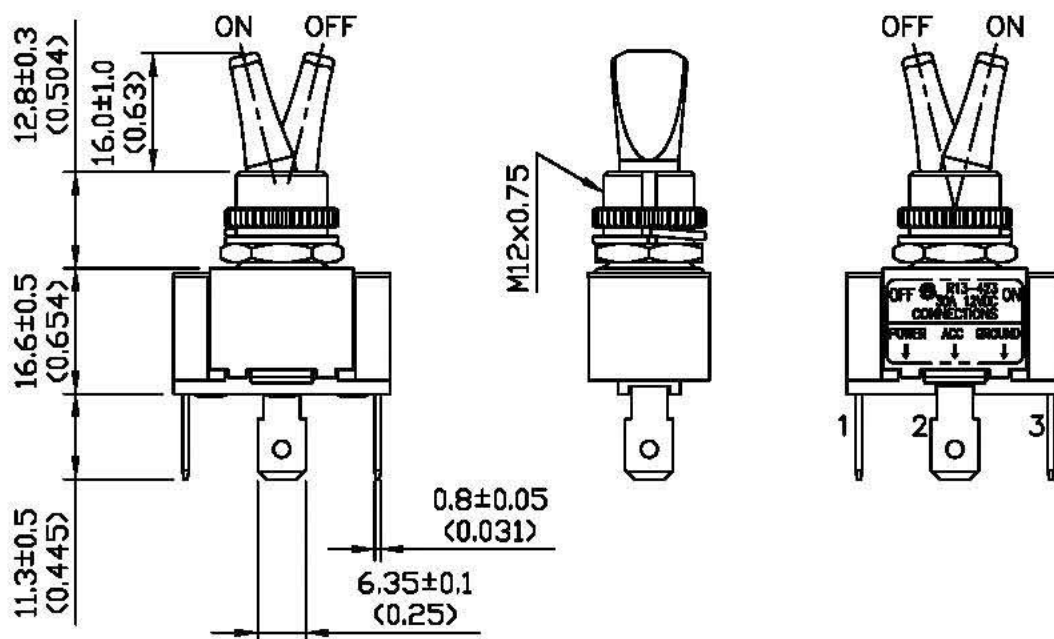

Rating	30A 12VDC		
Contact R	50m ohm Max.		
Insulation R	DC 500V 100M ohm Min.		
Dielectric Strength	AC 1500V 1 minute		
Circuit	3P SPST ON-OFF (LED)		

Material:
Housing: Phenol Formaldehyde, Black
Toggle Cover: PA#66, Black
LED: Blue

01/11/07									△
Date	Name	Descriptions							△
Drawing	Check	Approval	DEL CITY P/N	73055					NO
01/11/07	01/12/07	01/12/07	Unit	mm/(inch)					