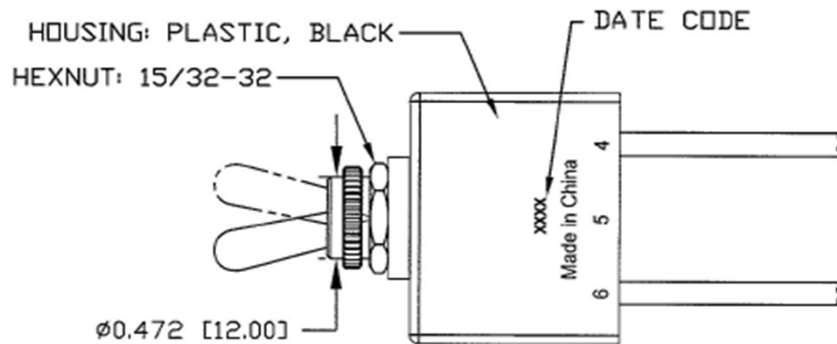

- NOTES:
- 1) SEALED TOGGLE SWITCH, SPST, SILVER CONTACTS.
  - 2) SEALING SPEC: IP67.
  - 3) ENVIRONMENTAL: -40 TO 85°C
  - 4) BUSHING, TOGGLE & HWARE: BRASS, NICKEL PLATED.
  - 5) ELECTRICAL RATING: 25A@12VDC; 15A@24VDC.
  - 6) ALL HARDWARE ASSEMBLED.

**Uncontrolled copy**

\*Part not drawn to scale.

DEL CITY		DESCRIPTION
Material	Black Thermoplastic	
Rating	25A @ 12VDC, 15A @ 24VDC	
Actuation	SPST / On - Off	
Termination	2 Wire Leads	
Ingress Rating	IP67	
<b>SPST 25A Sealed Toggle Switch, 2 Wire Leads, ON-OFF</b>		
Date: 11/13/15	<b>PART NO: 73330</b>	