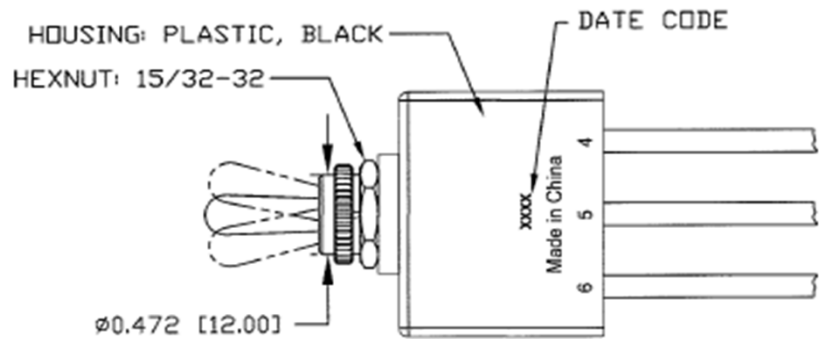

- NOTES:
- 1) SEALED TOGGLE SWITCH, SPDT, SILVER CONTACTS.
  - 2) SEALING SPEC: IP67.
  - 3) ENVIRONMENTAL: -40 TO 85°C
  - 4) BUSHING, TOGGLE & HWARE: BRASS, NICKEL PLATED.
  - 5) ELECTRICAL RATING: 25A @ 12vDC; 15A @ 24vDC.
  - 6) ALL HARDWARE ASSEMBLED.

**Uncontrolled copy**

\*Part not drawn to scale.

DEL CITY		DESCRIPTION
Material	Black Thermoplastic	
Rating	25A @ 12VDC, 15A @ 24VDC	
Actuation	SPDT / On - Off - On	
Termination	3 Wire Leads	
Ingress Rating	IP67	
<b>SPDT 25A Sealed Toggle Switch, 3 Wire Leads, ON-OFF-ON</b>		
Date: 11/13/15	<b>PART NO: 73332</b>	