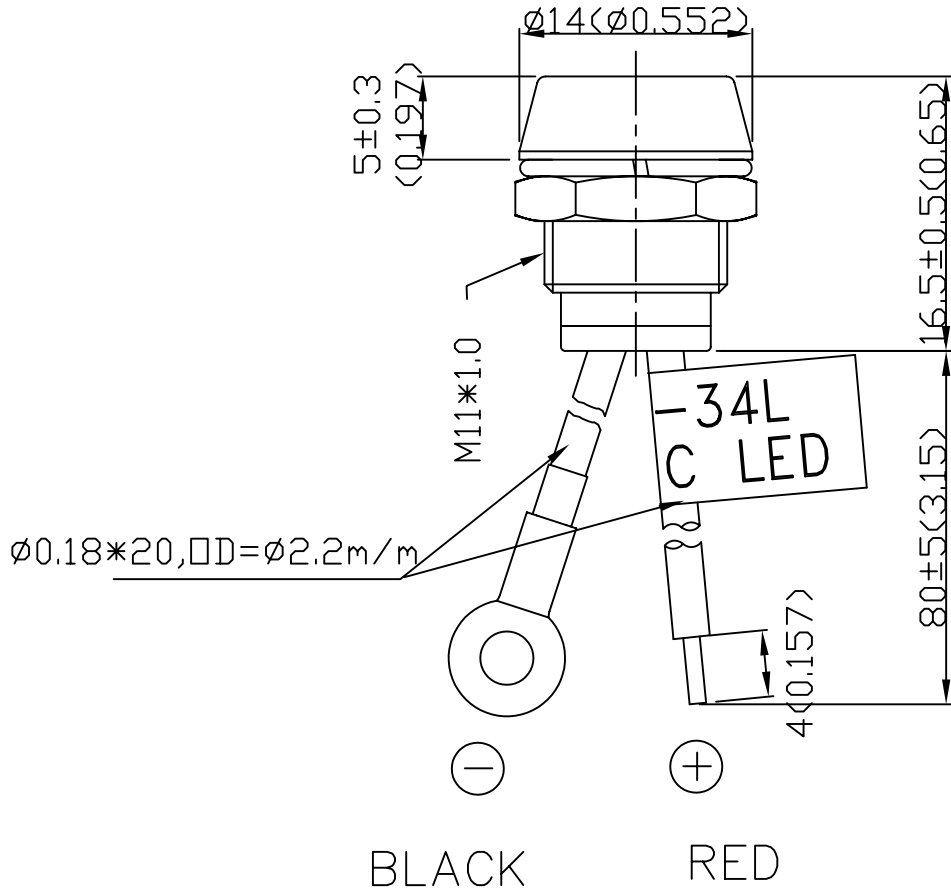

Rating	15mA 12V DC	<p style="text-align: center;">Mount Hole</p> 
Color	Red, Green and Yellow	
Insulation R	DC 500V 100M ohm Min.	
Dielectric Strength	AC 500V 1 minute	
Cord size	ø0.18*20 80mm	

LED LAMP : GREEN

Unit	mm (inch)	DEL CITY P/N	73388	REV.	1	
------	--------------	--------------	-------	------	---	---