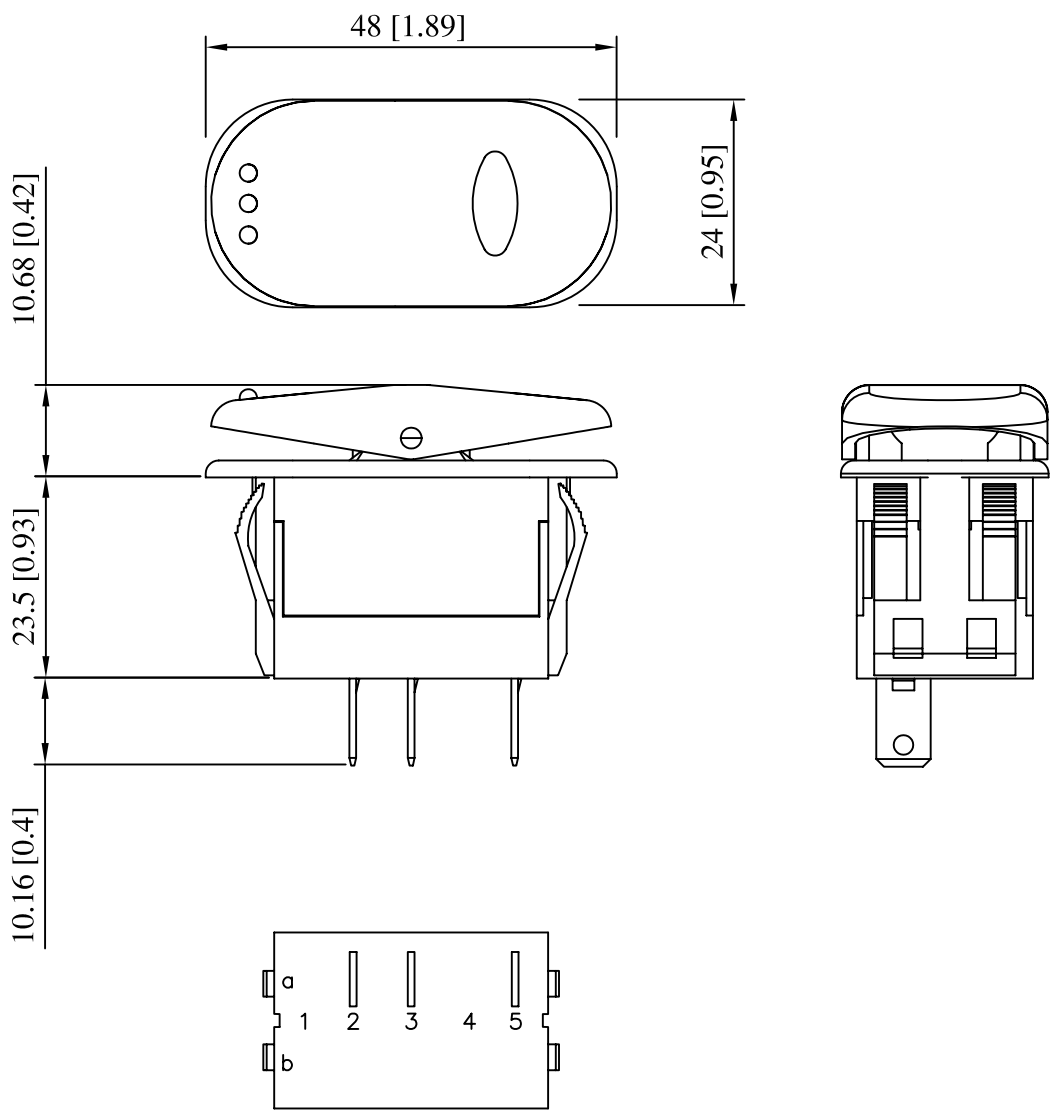

Rating	20A 125VAC/ 10A 250VAC 21A 14VDC	<b>Circuit Structure</b>  	
	Contact R		50m ohm Max.
	Insulation R		DC 500V 100M ohm Min.
	Dielectric Strength		AC 1500V 1 minute
	Operation temp.		-20°C ~ +65°C

3P SPST ON-OFF

FRAME : BLACK  
 ACTUATOR : BLACK  
 BIG LENS : NONE LENS  
 SMALL LENS: 1 GREEN(green) COLOR LENS

Unit	mm (inch)	DEL CITY P/N	73434	REV.	1	
------	--------------	--------------	-------	------	---	---