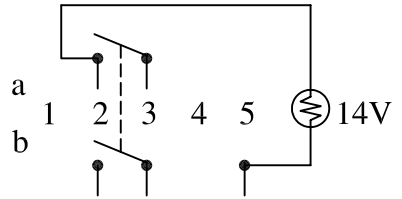

Rating	20A 125VAC/ 10A 250VAC	Circuit Structure	
	21A 14VDC		
	Contact R		50m ohm Max.
	Insulation R		DC 500V 100M ohm Min.
	Dielectric Strength		AC 1500V 1 minute
Operation temp.	-20°C ~ +65°C		

5P DPST ON-OFF

FRAME : BLACK
 ACTUATOR : BLACK
 NEAR BUMPS : NONE LENS
 AWAY FROM BUMPS : RED SMALL LENS

Unit	mm (inch)	DEL CITY P/N	73476	REV.	1	
------	-----------	--------------	-------	------	---	--