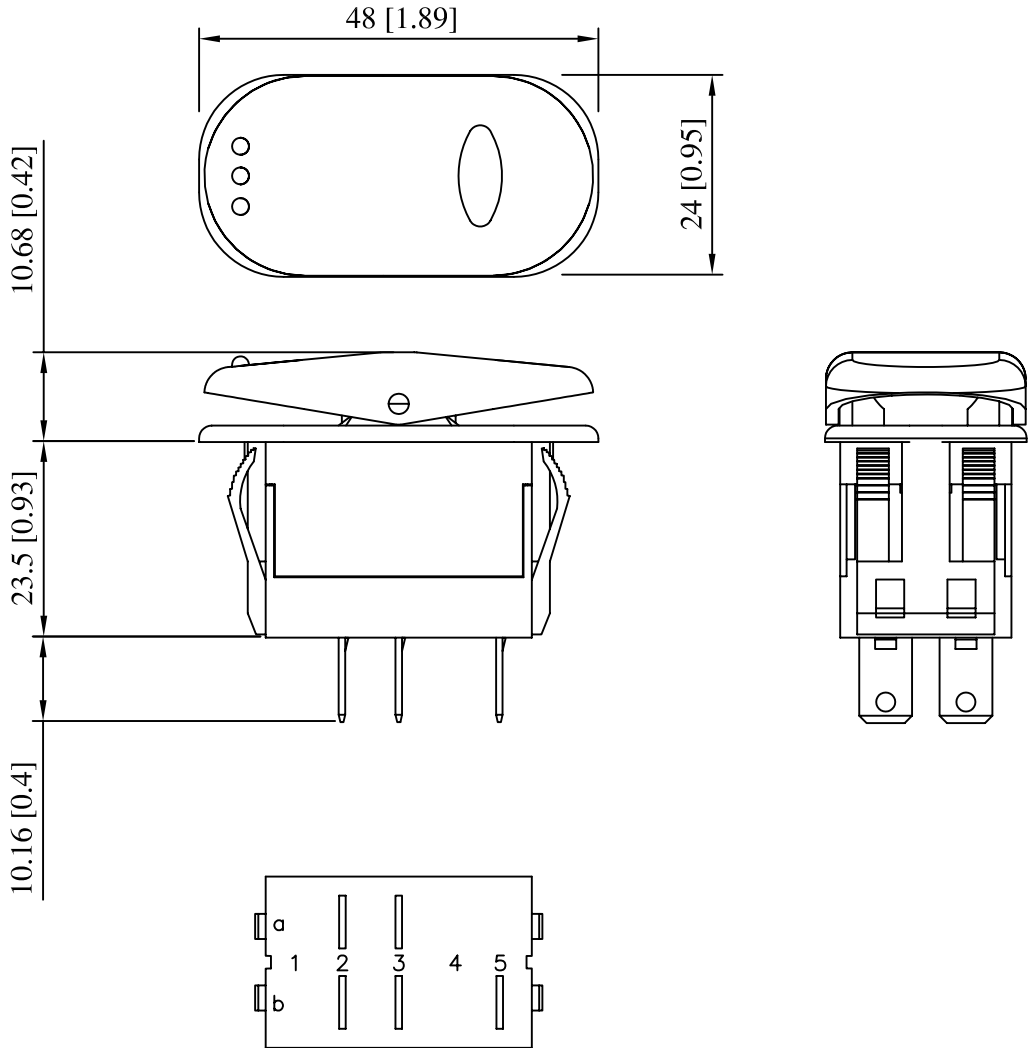

Rating	20A 125VAC/ 10A 250VAC	Circuit Structure	
	21A 14VDC		
	Contact R		50m ohm Max.
	Insulation R		DC 500V 100M ohm Min.
	Dielectric Strength		AC 1500V 1 minute
Operation temp.	-20°C ~ +65°C		

5P DPST ON-OFF

FRAME : BLACK
 ACTUATOR : BLACK
 NEAR BUMPS : NONE LENS
 AWAY FROM BUMPS : RED SMALL LENS

Unit	mm (inch)	DEL CITY P/N	73476	REV.	1	
------	-----------	--------------	-------	------	---	--