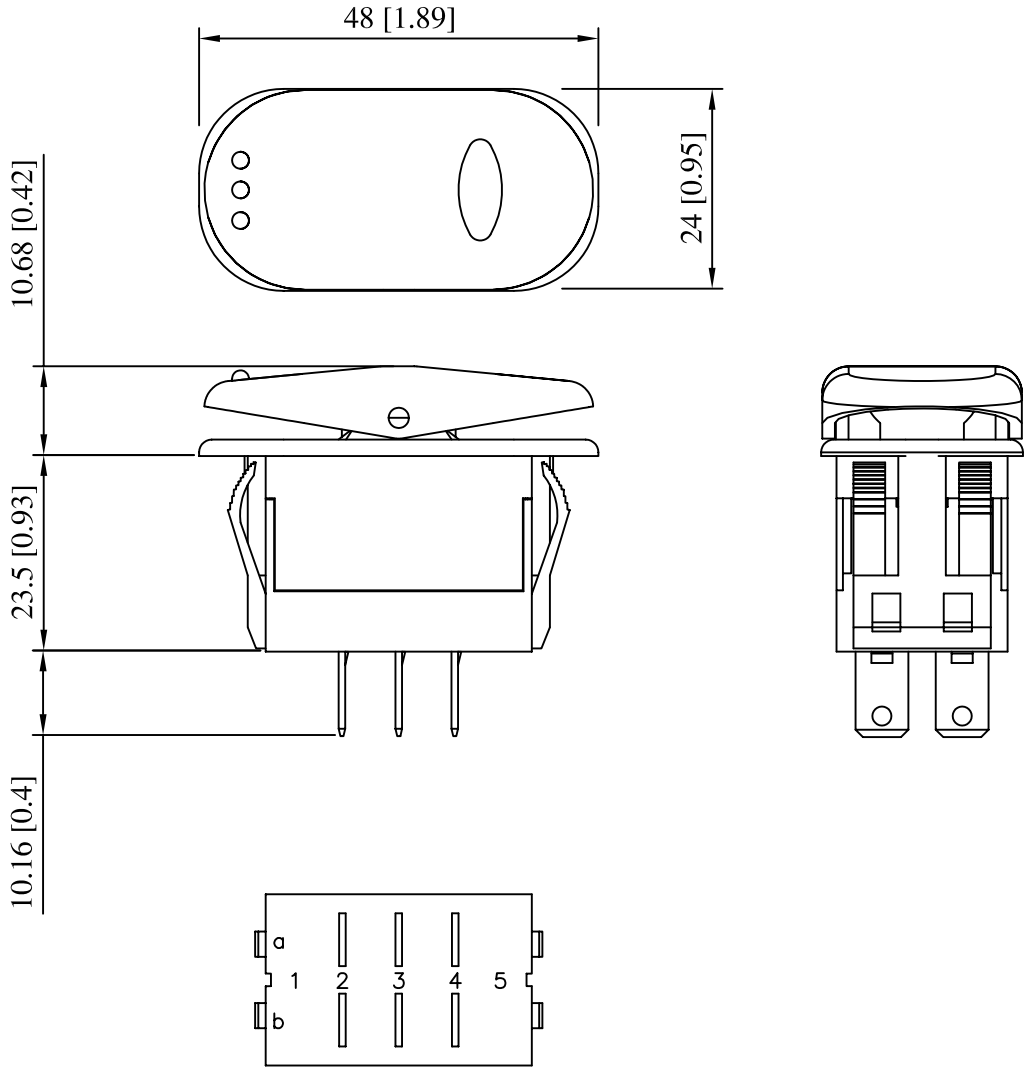

Rating	20A 125VAC/ 10A 250VAC 21A 14VDC	<b>Circuit Structure</b>    6P DPDT ON-ON	
	Contact R		50m ohm Max.
	Insulation R		DC 500V 100M ohm Min.
	Dielectric Strength		AC 1500V 1 minute
	Operation temp.		-20°C ~ +65°C

FRAME : BLACK  
 ACTUATOR : BLACK  
 NEAR BUMPS : NONE LENS  
 AWAY FROM BUMPS : RED SMALL LENS

Unit	mm (inch)	DEL CITY P/N	73477	REV.	1	
------	--------------	--------------	-------	------	---	---