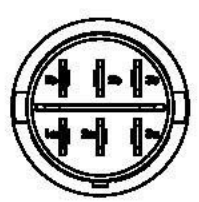

Rating	16A 125VAC	cULus	Mounting Hole	
	10A 250VAC			
Contact R	50m ohm Max.	E		
Insulation R	DC 500V 100M ohm Min.		Thickness:2.0~3.0	Thickness:0.7~3.0
Dielectric Strength	AC 1000V 1 minute			
Operation Tempature	-25°c~85°c			
Circuit	6P DPDT ON-OFF-ON			

Circuit Diagram

Material:
 Frame: Black, Nylon-66
 Actuator: Black, Nylon-66
 Printed: Hot stamp white

03/28/'06		Add inch			△
Date	Name	Descriptions	REV.	1	NO
Drawing	Check	Approval	Model Name	ROCKER SWITCH	
		DEL CITY P/N	7500098	Model No.	
03/28/'06	03/28/'06	03/28/'06	Unit	mm/inch	