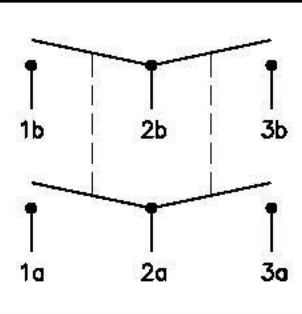

Rating	16A 125VAC	cULus	Mounting Hole	
	10A 250VAC			
Contact R	50m ohm Max.	E		
Insulation R	DC 500V 100M ohm Min.		Thickness:2.0~3.0	Thickness:0.7~3.0
Dielectric Strength	AC 1000V 1 minute			
Operation Tempature	-25°c~85°c			
Circuit	6P DPDT ON-OFF-ON			

Circuit Diagram

Material:
 Frame: Black, Nylon-66
 Actuator: Black, Nylon-66
 Printed: Hot stamp white

03/28/'06		Add inch			△
Date	Name	Descriptions	REV.	1	NO
Drawing	Check	Approval	Model Name	ROCKER SWITCH	
		DEL CITY P/N	7500098	Model No.	
03/28/'06	03/28/'06	03/28/'06	Unit	mm/inch	