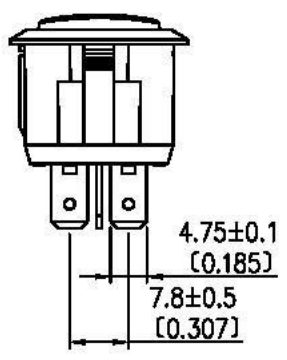

Rating	16A 125VAC	cULus	Mounting Hole	
	10A 250VAC			
Contact R	50m ohm Max.	E		
Insulation R	DC 500V 100M ohm Min.		Thickness:2.0~3.0	Thickness:0.7~3.0
Dielectric Strength	AC 1000V 1 minute			
Operation Tempature	-25°c~85°c			
Circuit	6P DPDT ON-OFF-ON			

Circuit Diagram

Material:
 Frame: Black, Nylon-66
 Actuator: Black, Nylon-66
 Printed: Hot stamp white

03/28/'06		Add inch			△
Date	Name	Descriptions	REV.	1	NO
Drawing	Check	Approval	Model Name	ROCKER SWITCH	
		DEL CITY P/N	7500098	Model No.	
03/28/'06	03/28/'06	03/28/'06	Unit	mm/inch	