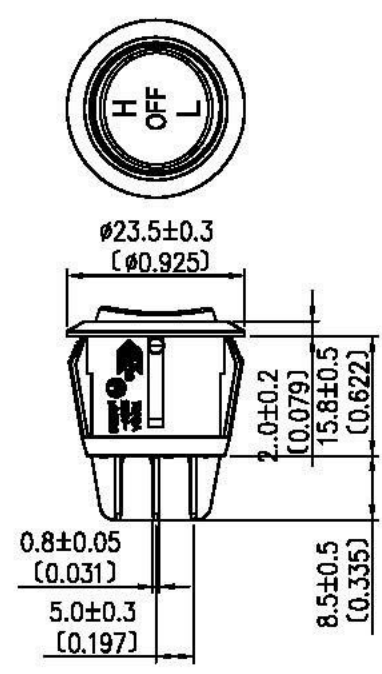

Rating	16A 125VAC	cULus	Mounting Hole	
	10A 250VAC			
Contact R	50m ohm Max.	E		
Insulation R	DC 500V 100M ohm Min.		Thickness:2.0~3.0	Thickness:0.7~3.0
Dielectric Strength	AC 1000V 1 minute			
Operation Tempature	-25°c~85°c			
Circuit	6P DPDT ON-OFF-ON			

Circuit Diagram

Material:
 Frame: Black, Nylon-66
 Actuator: Black, Nylon-66
 Printed: Hot stamp white

03/28/'06		Add inch			△
Date	Name	Descriptions	REV.	1	NO
Drawing	Check	Approval	Model Name	ROCKER SWITCH	
		DEL CITY P/N	7500098	Model No.	
03/28/'06	03/28/'06	03/28/'06	Unit	mm/inch	