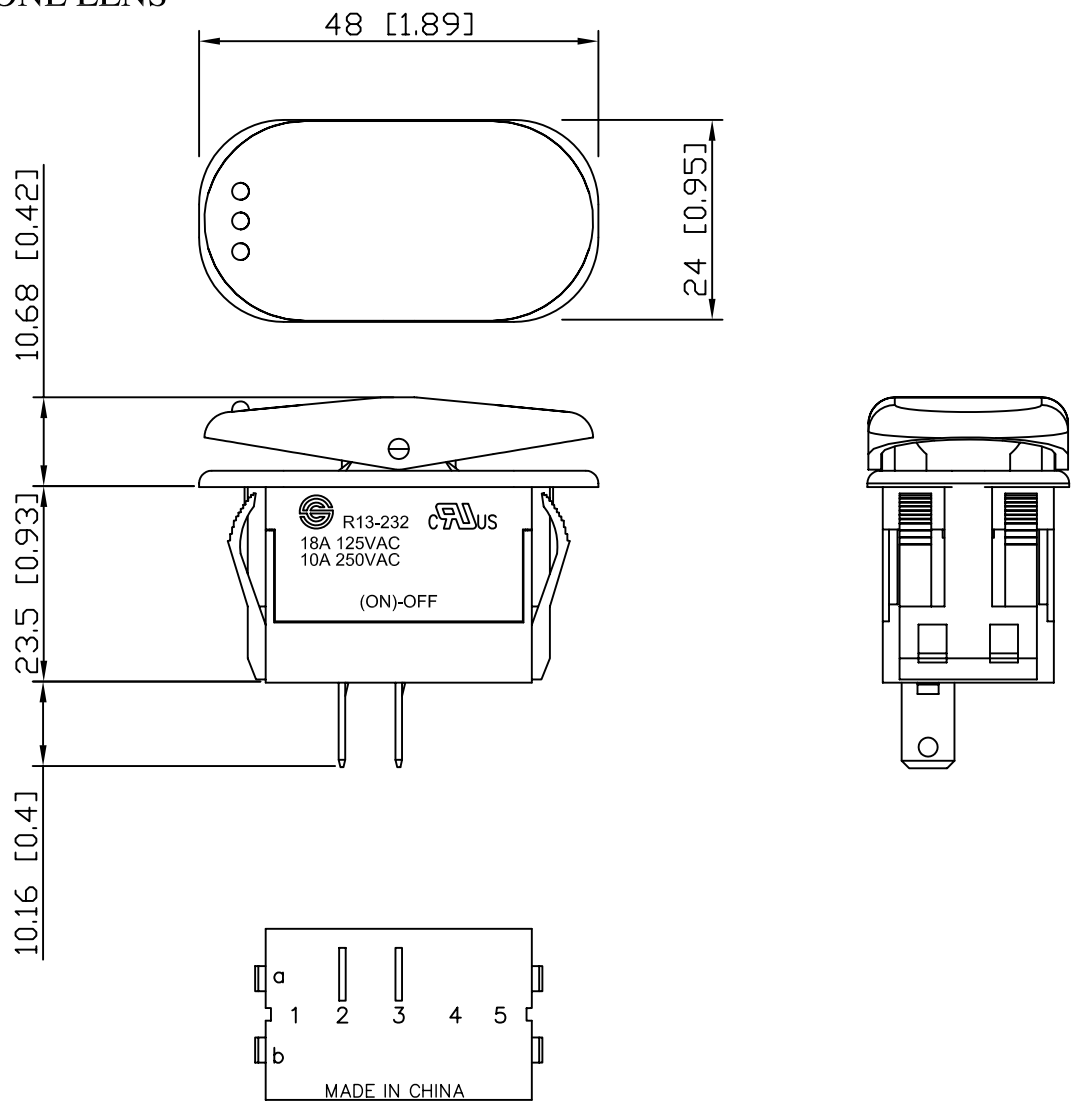

Rating	18A 125VAC/ 10A 250VAC 21A 14VDC	Circuit Structure	
	Contact R		50m ohm Max.
	Insulation R		DC 500V 100M ohm Min.
	Dielectric Strength		AC 1500V 1 minute
	Operation temp.		-20°C ~ +65°C

2P SPST (ON)-OFF

FRAME : BLACK
 ACTUATOR : RED
 BIG LENS : NONE LENS
 SMALL LENS: NONE LENS

Unit	mm (inch)	DEL CITY P/N	7600022	REV.	1	
------	-----------	--------------	---------	------	---	--