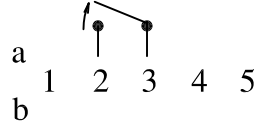

Rating	18A 125VAC/ 10A 250VAC 21A 14VDC	Circuit Structure	
	Contact R		50m ohm Max.
	Insulation R		DC 500V 100M ohm Min.
	Dielectric Strength		AC 1500V 1 minute
	Operation temp.		-20°C ~ +65°C