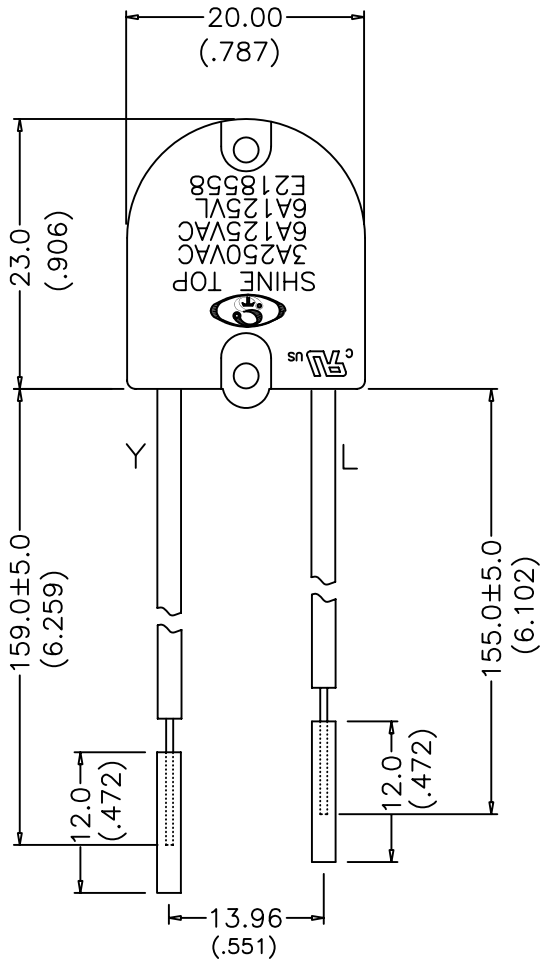

ELECTRIC  
SPECIFICATION

6A 125VAC  
3A 250VAC  
3A 125VL

NOTES

1.  us RECOGNIZED

Unit

mm  
(inch)

DEL CITY P/N

7800013