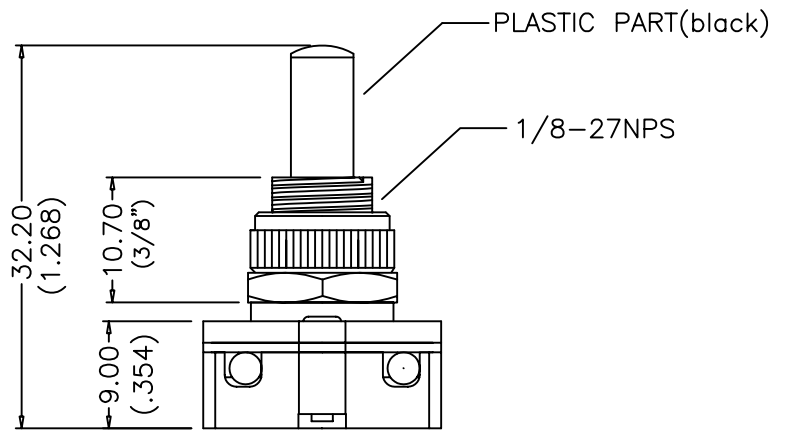

ELECTRIC  
SPECIFICATION

6A 125VAC  
3A 250VAC  
3A 125VL

NOTES

1.  us RECOGNIZED

Unit

mm  
(inch)

DEL CITY P/N

7800013