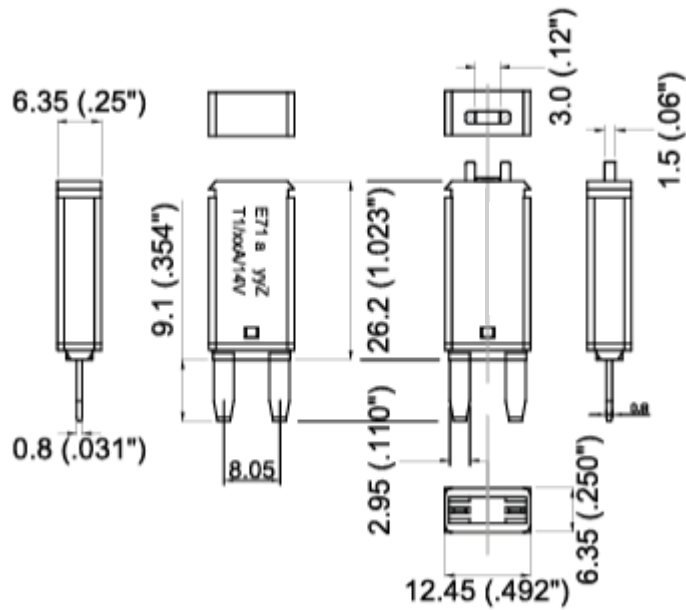

PART NUMBER	AMPERAGE	CASE COLOR
70156	5	LIGHT BROWN
71157	7.5	BROWN
71158	10	RED
71160	15	BLUE
71162	20	YELLOW
71164	25	WHITE
71169	30	GREEN

<b>DEL CITY</b>	
AUTO RESET MINI® BLADE STYLE CIRCUIT BREAKER	
RATING	5-30A @ 14VDC & 28VDC
MAX VOLTAGE	14.5VDC
ULTIMATE CAPACITY	2000A @32VDC OR >150A X 3
SC BREAKING CAPACITY	> 300 OPERATIONS @ 50A
ENDURANCE	> 100 OPERATIONS @ 4 X IN
VOLTAGE DROP	< 150MV
INTERRUPT CAPACITY	COMPLIANCE SAE J553
OPERATING TEMPERATURE	-40F (-40C) TO 185F (85C)
STORAGE TEMPERATURE	-40F(-40C) TO 260F (125C)
COMPLIANCE	SAE J553, ISO 10924-3
NOT TO SCALE	