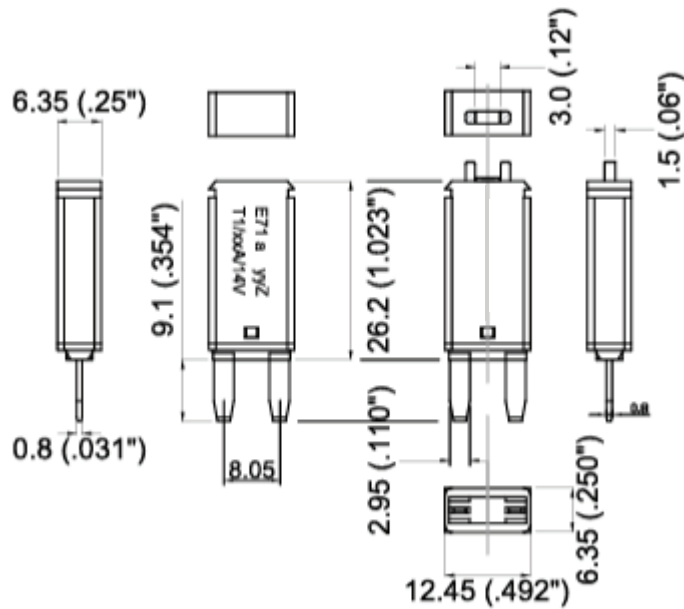

PART NUMBER	AMPERAGE	CASE COLOR
70064	5	LIGHT BROWN
70065	7.5	BROWN
71166	10	RED
71168	15	BLUE
71170	20	YELLOW
71172	25	WHITE
71177	30	GREEN

<b>DEL CITY</b>	
MODIFIED MINI® BLADE STYLE CIRCUIT BREAKER	
RATING	5-30A @ 14VDC & 28VDC
MAX VOLTAGE	14.5Vdc
ULTIMATE CAPACITY	2000A @32Vdc or >150A x 3
SC BREAKING CAPACITY	> 300 operations @ 50A
ENDURANCE	> 100 operations @ 4 x In
VOLTAGE DROP	< 150mV
INTERRUPT CAPACITY	Compliance SAE J553
OPERATING TEMPERATURE	-40F (-40C) to 185F (85C)
STORAGE TEMPERATURE	-40F(-40C) to 260F (125C)
COMPLIANCE	SAE J553, ISO 10924-3
NOT TO SCALE	